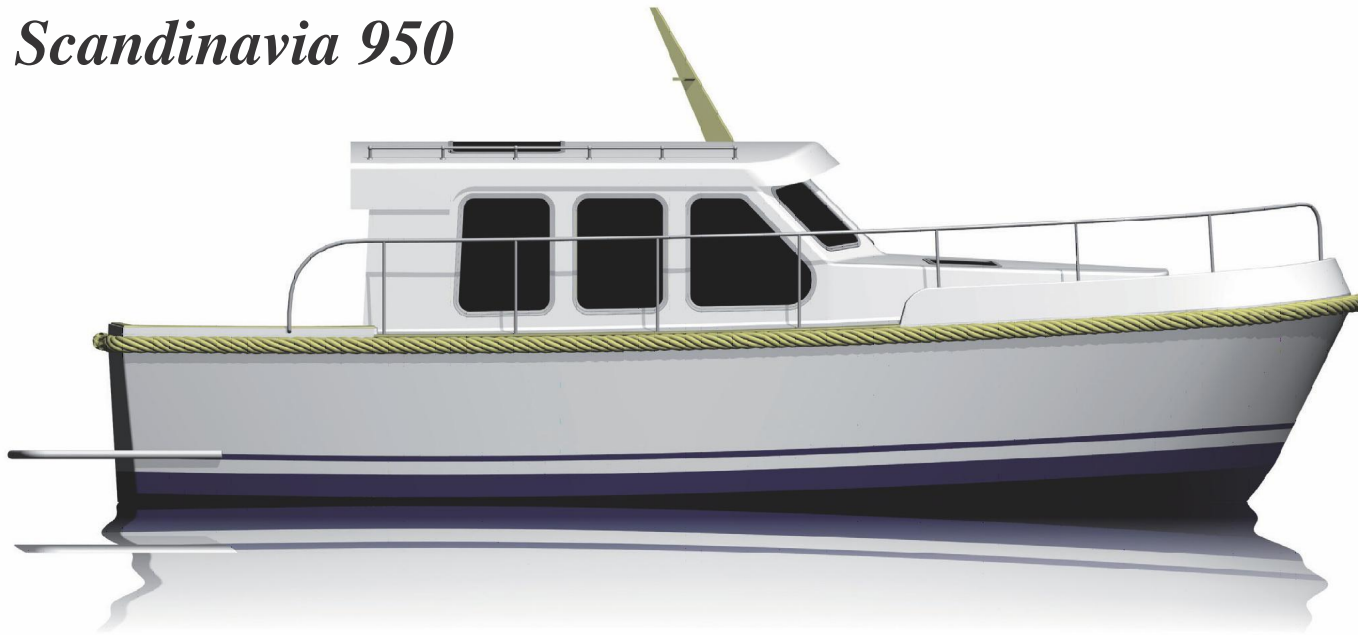

## Scandinavia 950

Premiere  
2012

## Specifications

Overall length	9.40 m
Length of hull	8.50 m
The width of the hull	3.00 m
Immersion	0.65 m
Weight	3.000 kg
Height In cabin	2.02 m
Number of berths	4-6
Engine	13.8 kW
Design category	C